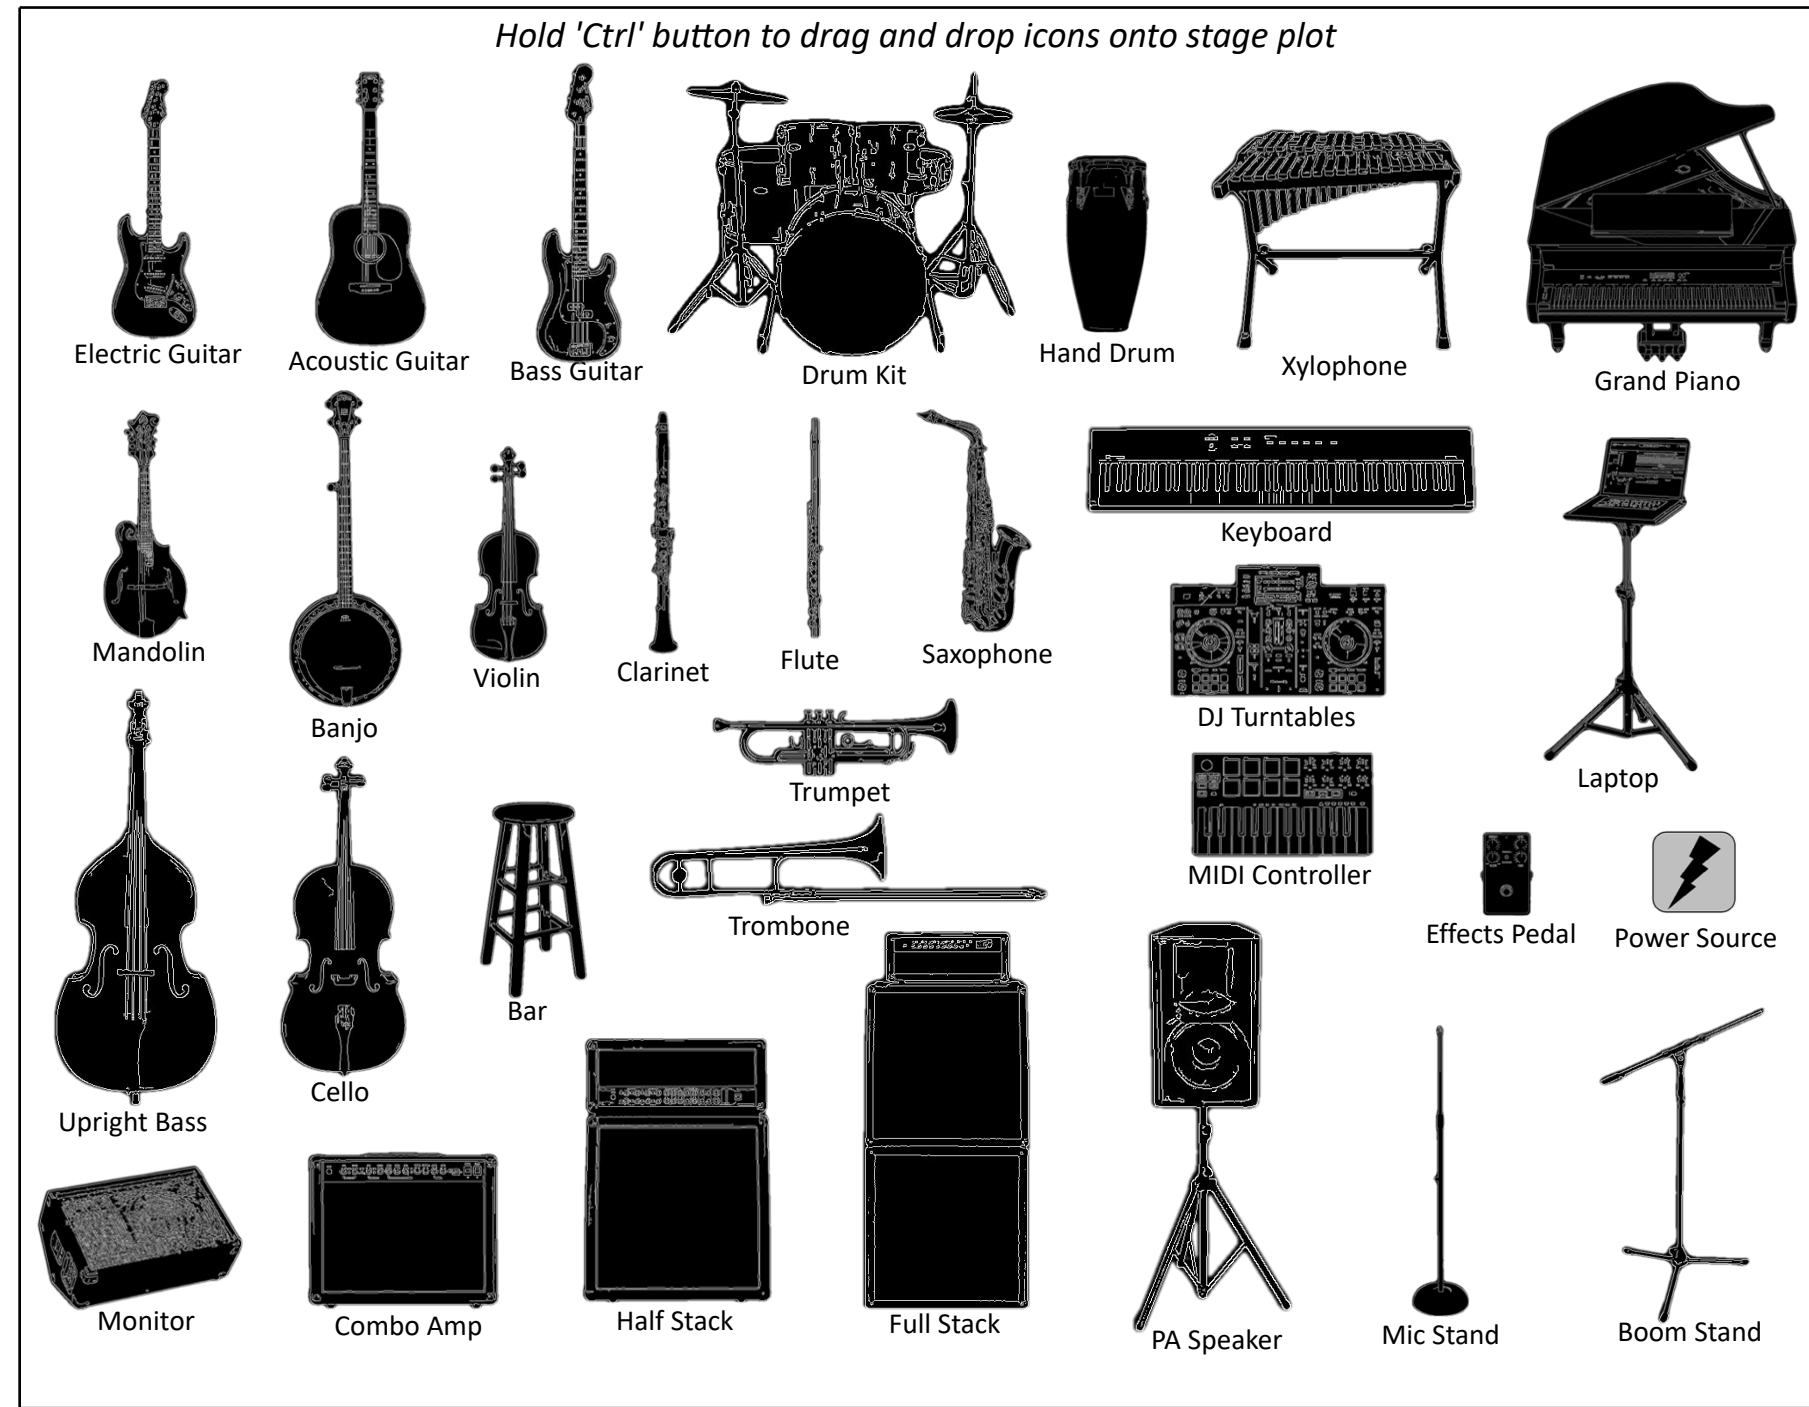

### Stage Plot

#### Inputs

1	Guitar - DI	9	17
2	Lead Vocals	10	18
3		11	19
4		12	20
5		13	21
6		14	22
7		15	23
8		16	24

Notes:

### Instruments

Hold 'Ctrl' button to drag and drop icons onto stage plot

 **Megaphone** Agency™

Megaphone Agency, LLC  
www.megaphoneagency.com