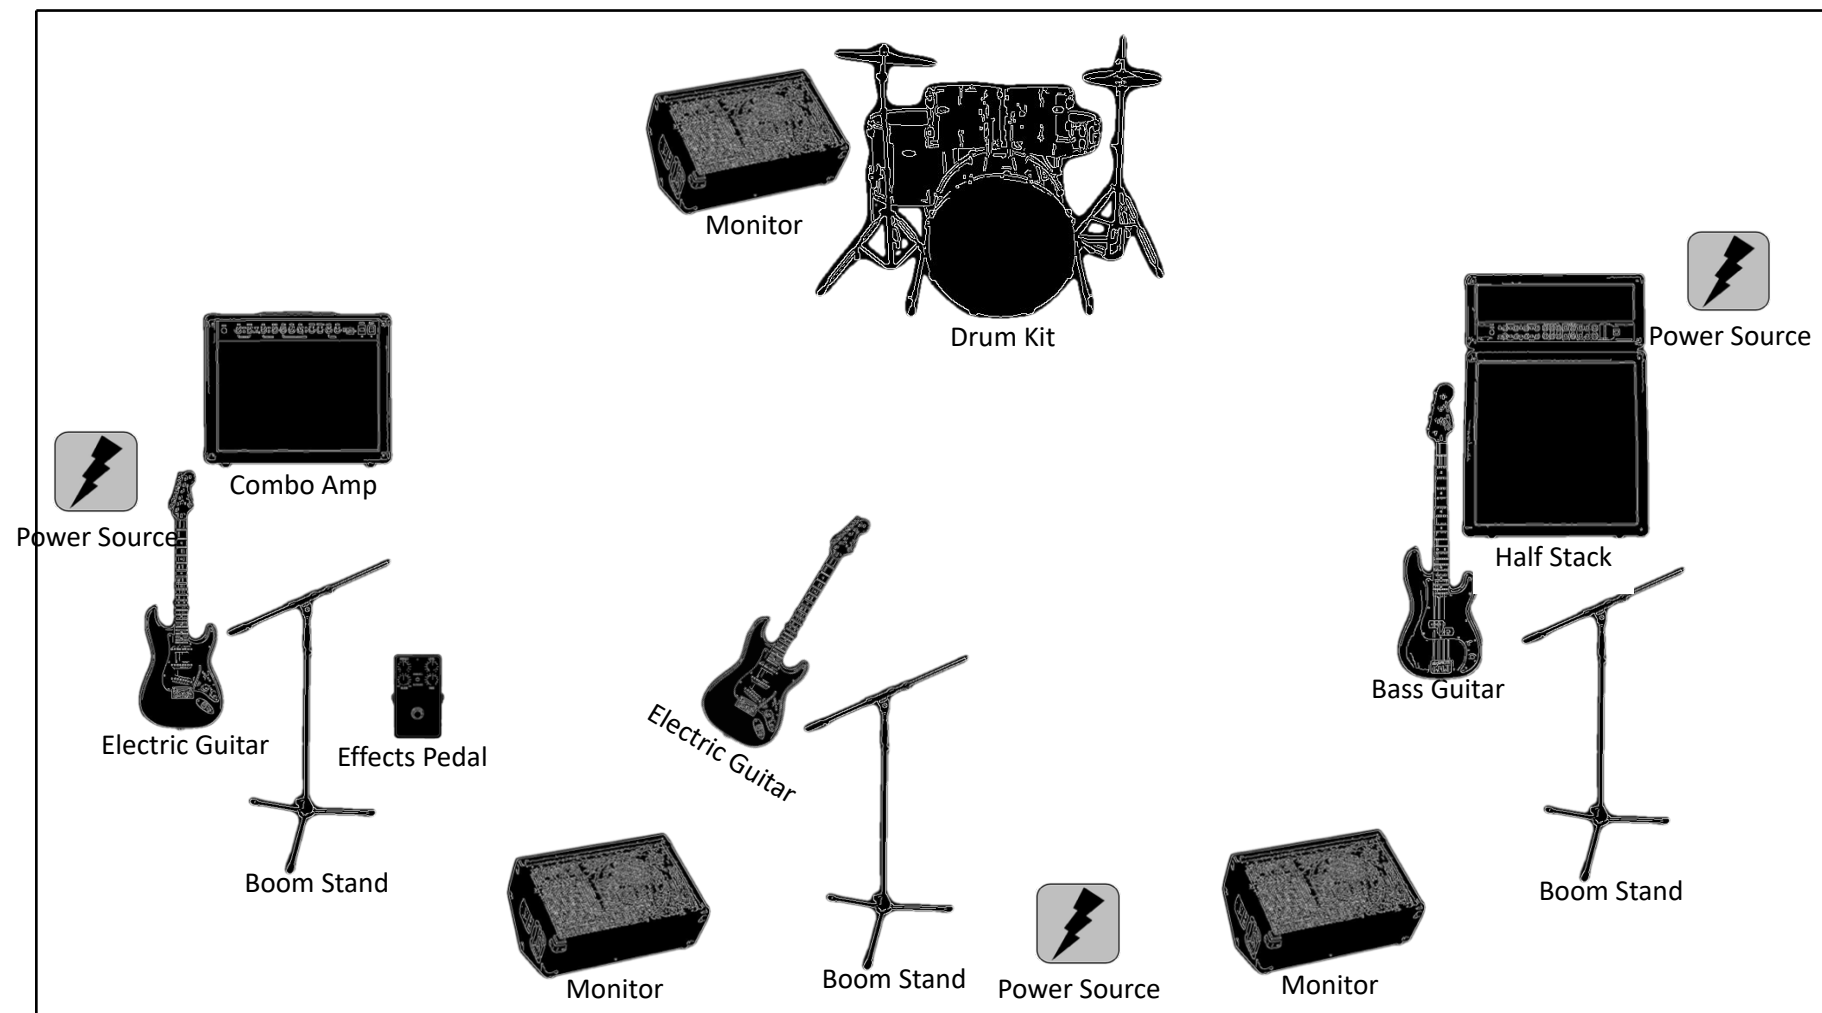

Stage Plot

Inputs

1	Snare Top	9	Bass Vox	17
2	Kick	10	Bass	18
3	Tom 1	11		19
4	Tom 2	12		20
5	Lead Vox - in-ear	13		21
6	Guitar for lead Vox	14		22
7	Guitar Vox	15		23
8	Lead Guitar	16		24

Notes:

Instruments

Hold 'Ctrl' button to drag and drop icons onto stage plot

 **Megaphone** Agency™

Megaphone Agency, LLC
www.megaphoneagency.com