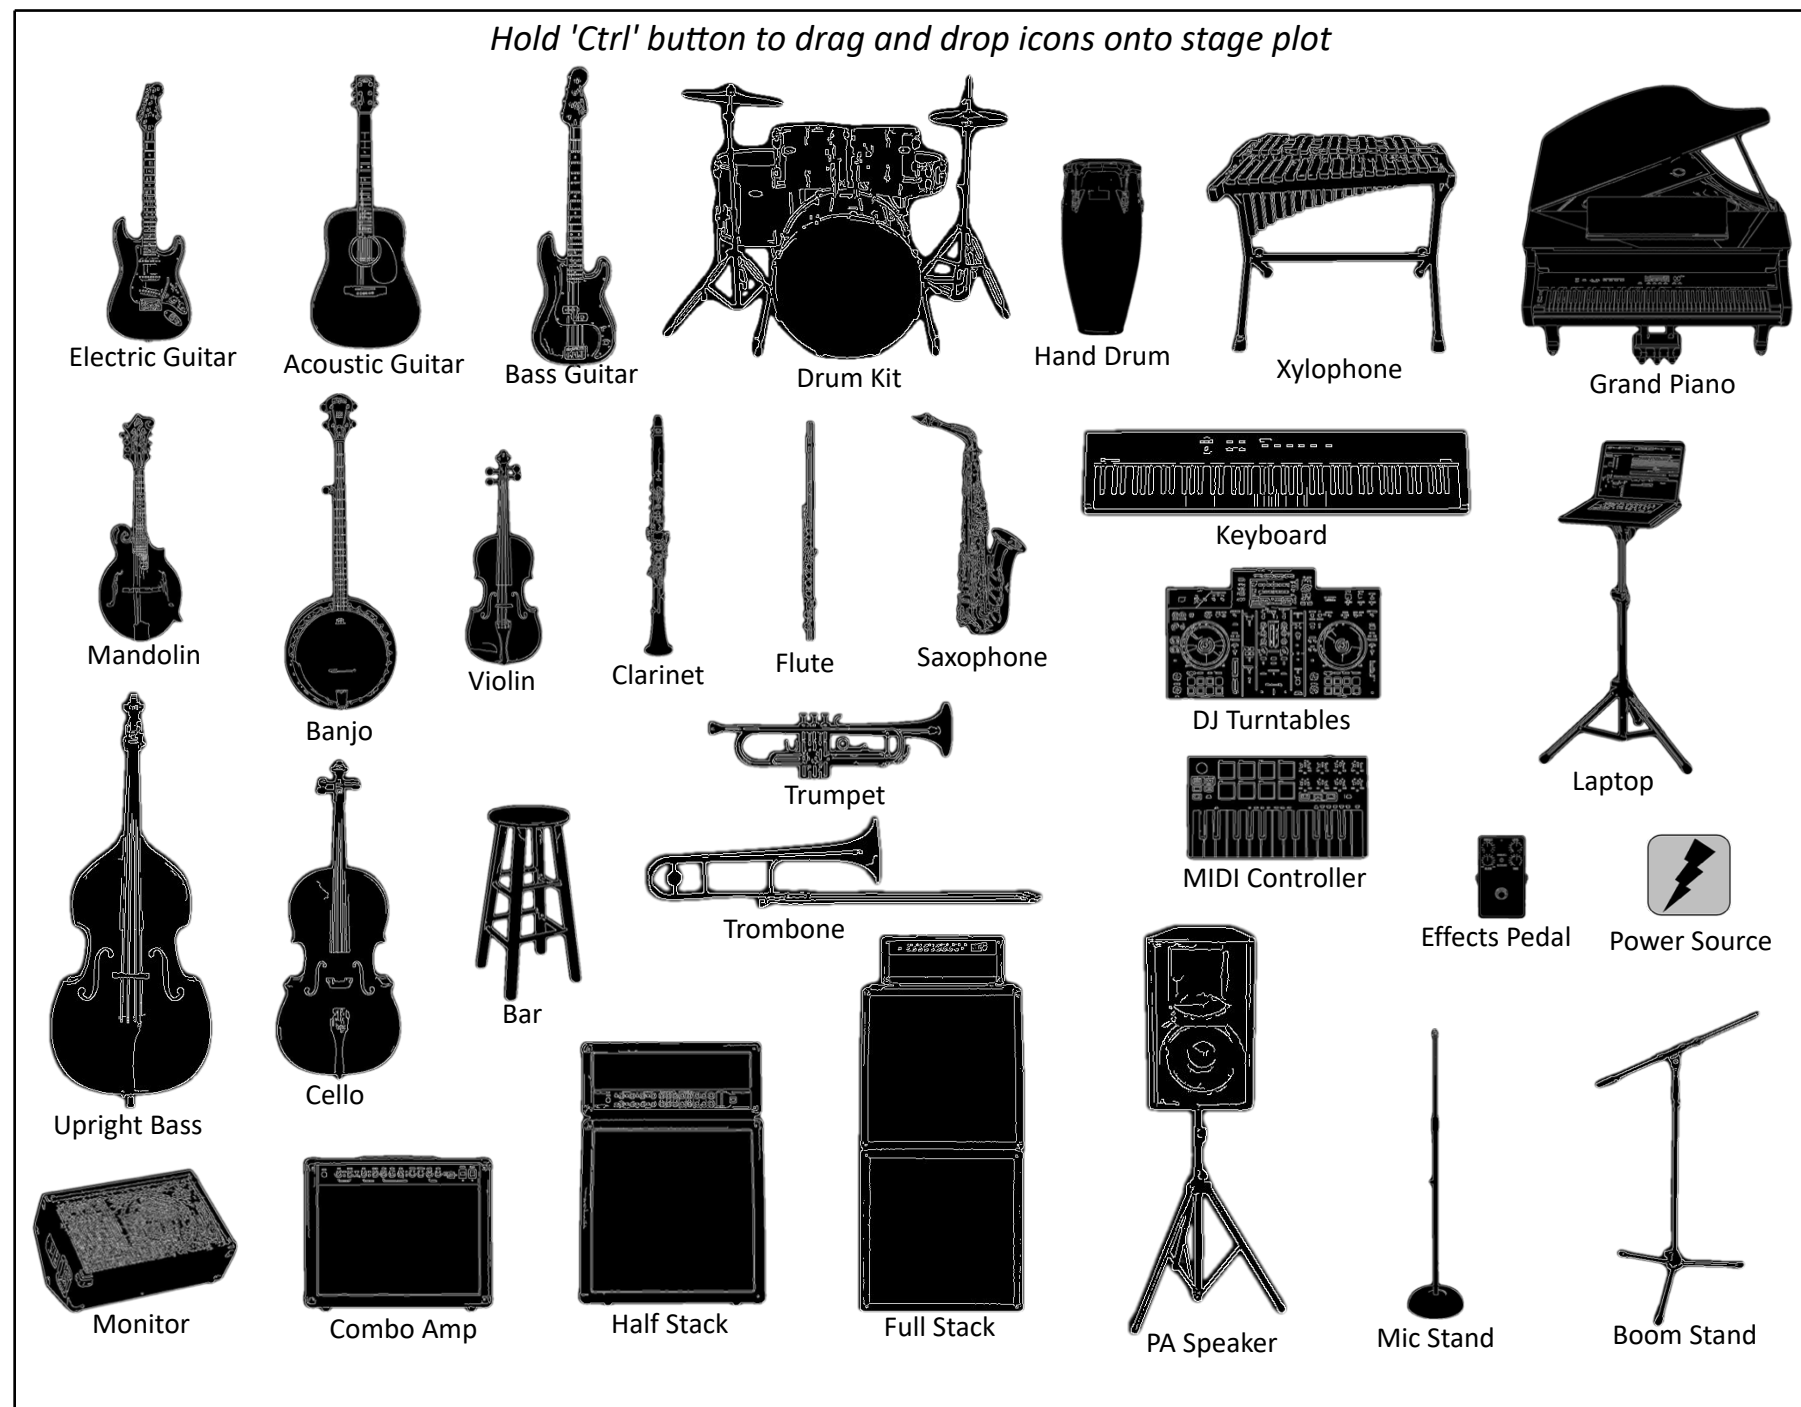

Stage Plot

Inputs

1	Snare Top	9	Bass Vox	17
2	Kick	10	Bass	18
3	Tom 1	11		19
4	Tom 2	12		20
5	Lead Vox - in-ear	13		21
6	Guitar for lead Vox	14		22
7	Guitar Vox	15		23
8	Lead Guitar	16		24

Notes:

Instruments

Hold 'Ctrl' button to drag and drop icons onto stage plot

 **Megaphone** Agency™

Megaphone Agency, LLC
www.megaphoneagency.com