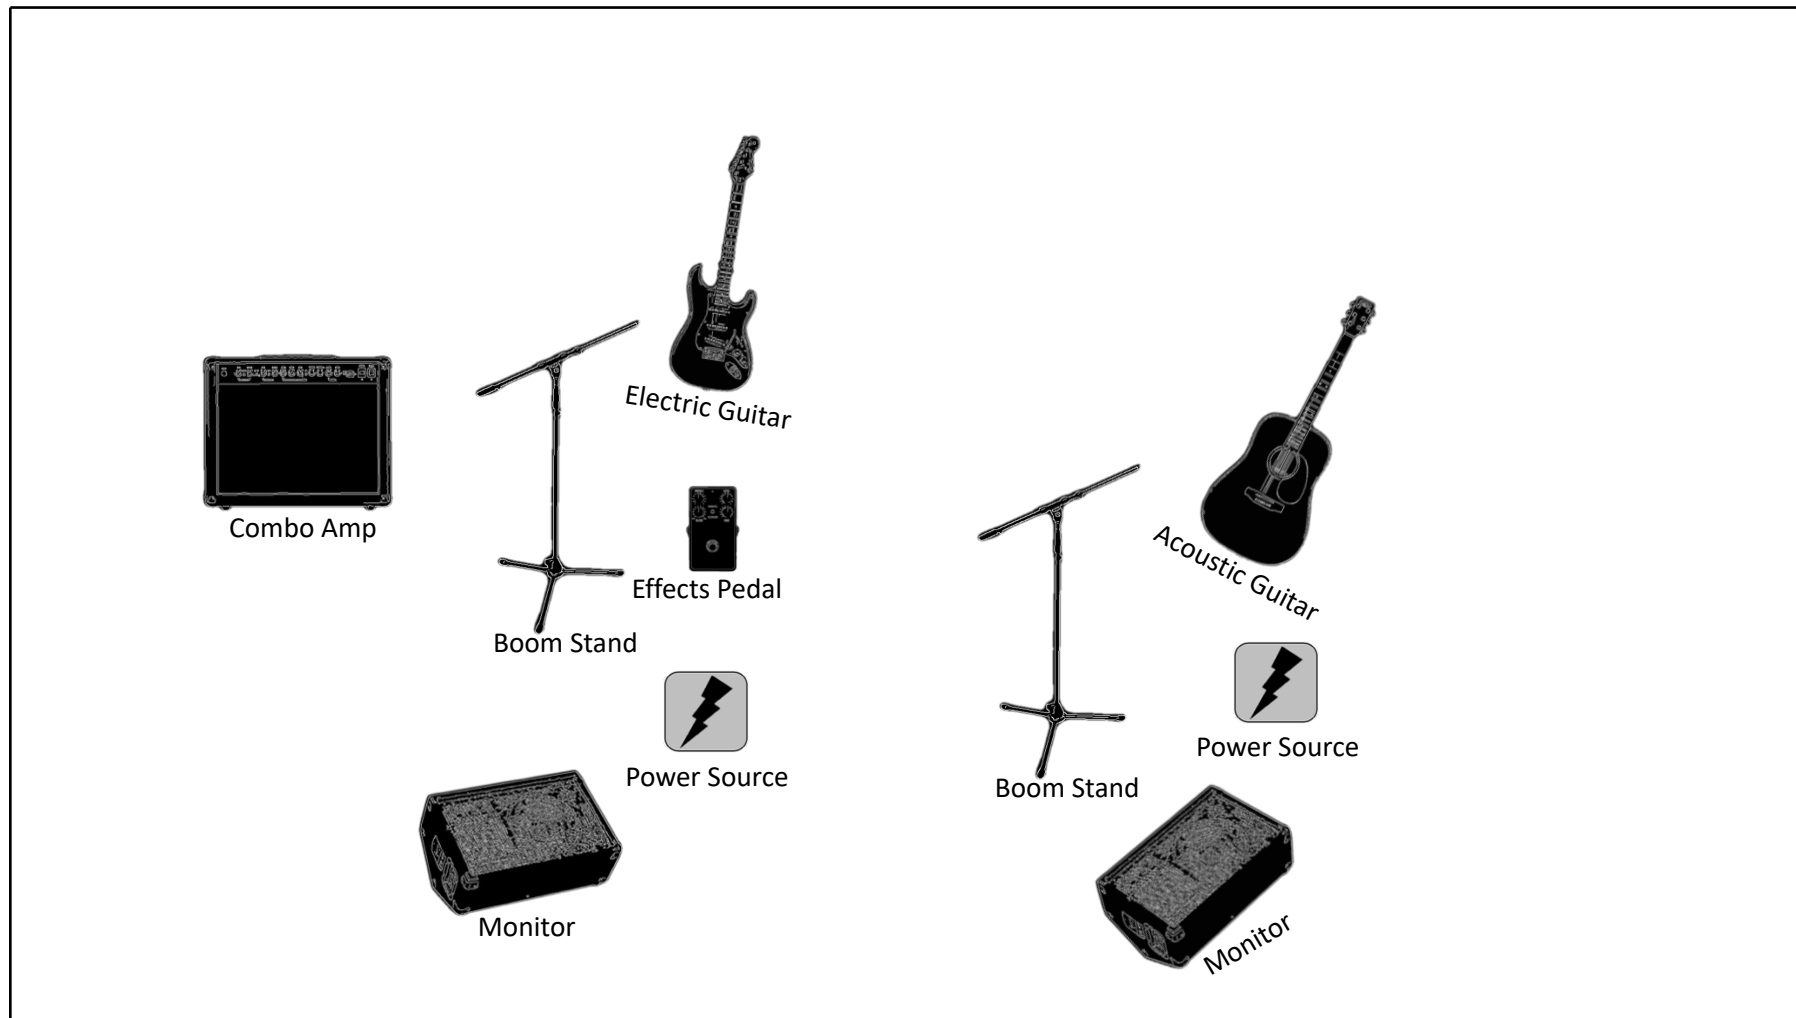

### Stage Plot

### Inputs

1	Guitar - DI	9	17
2	Lead Vocals Vox	10	18
3	Lead Guitar	11	19
4	Lead Guitar Vox	12	20
5		13	21
6		14	22
7		15	23
8		16	24

Notes: