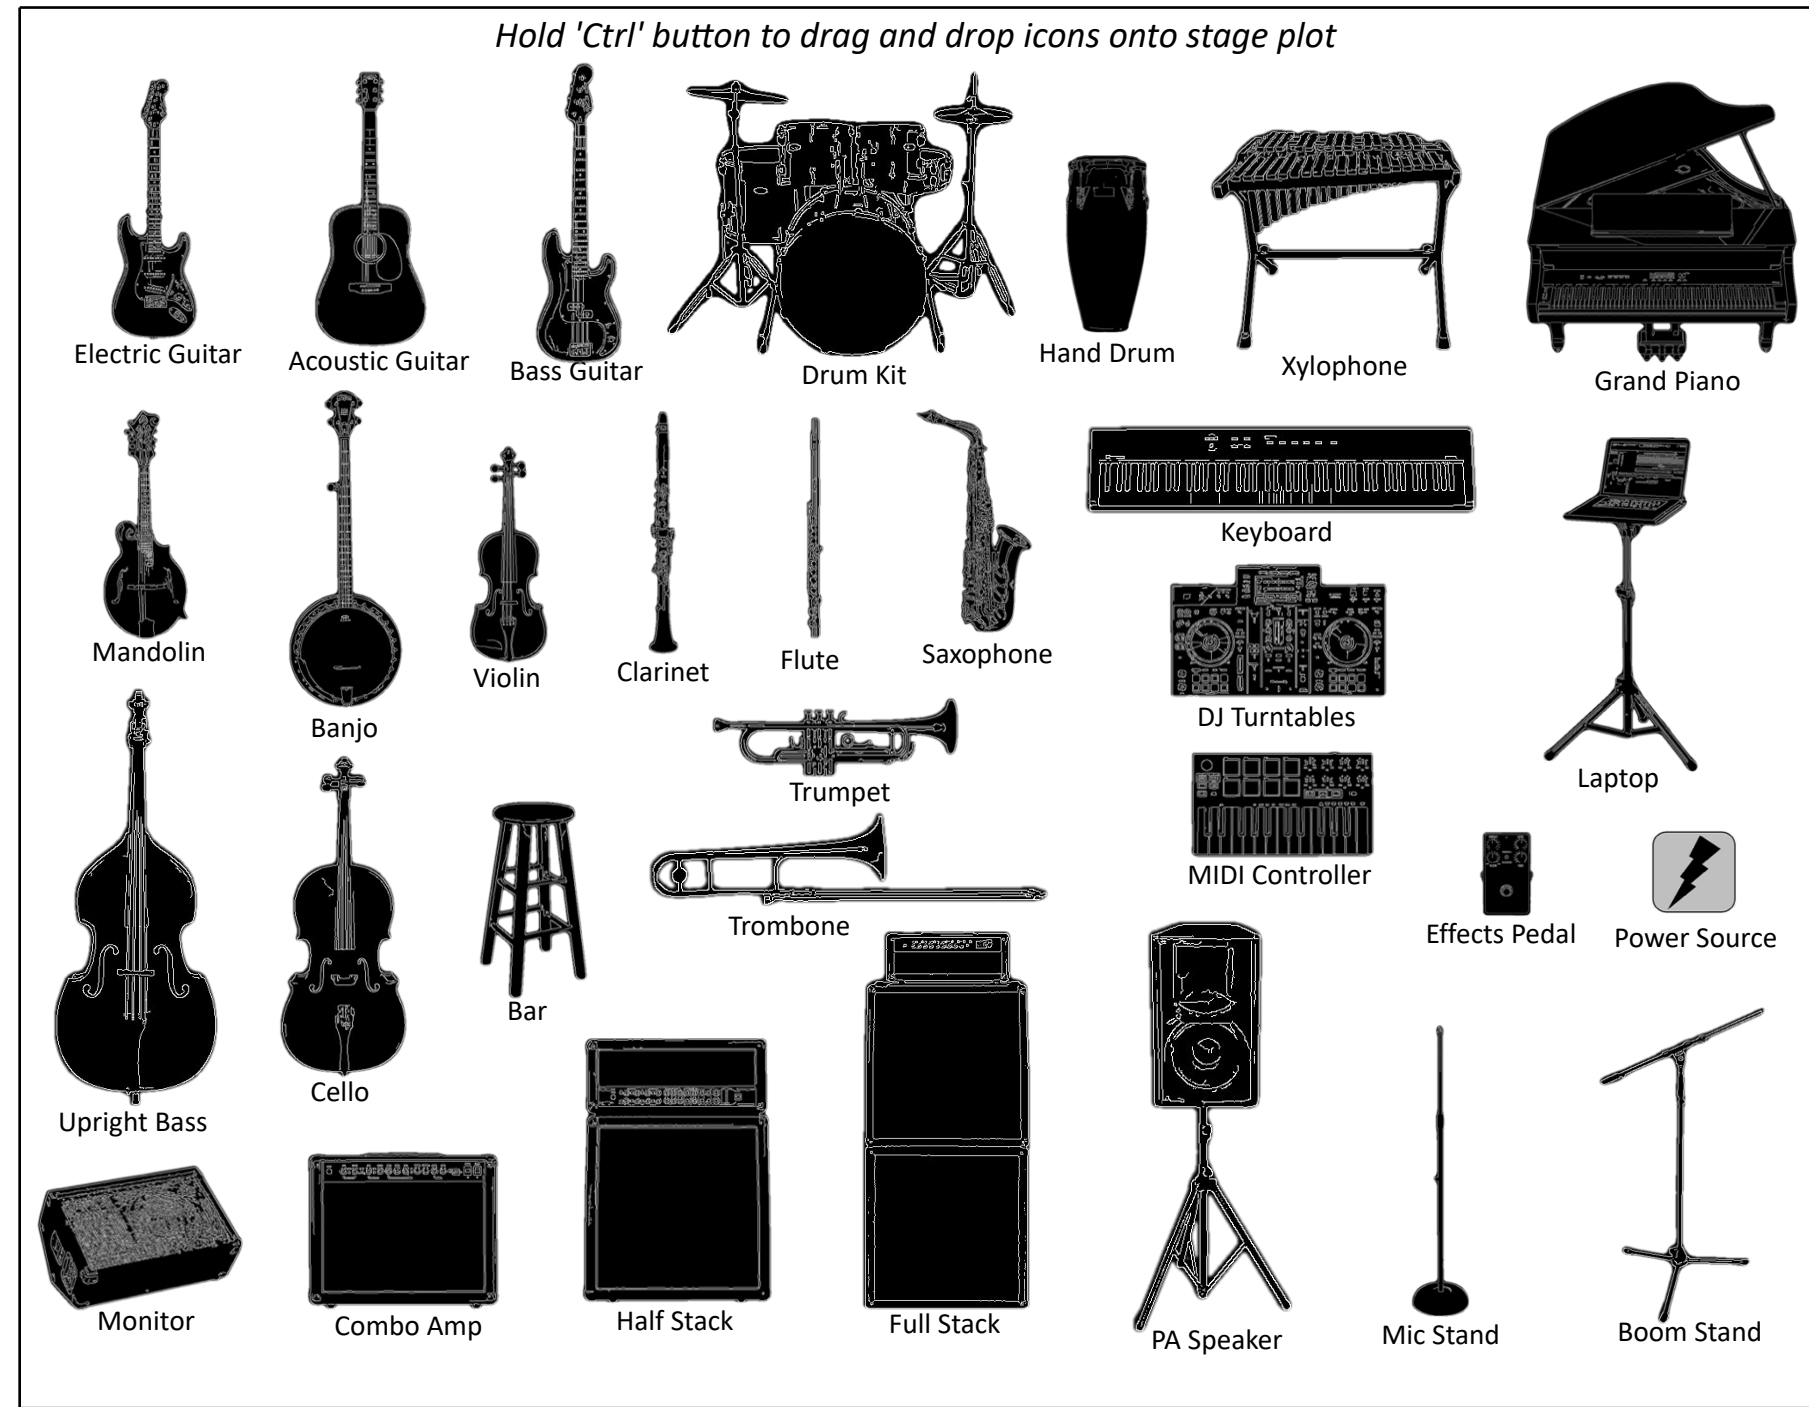

### Stage Plot

### Inputs

1	Guitar - DI	9	17
2	Lead Vocals Vox	10	18
3	Lead Guitar	11	19
4	Lead Guitar Vox	12	20
5		13	21
6		14	22
7		15	23
8		16	24

Notes:

### Instruments

Hold 'Ctrl' button to drag and drop icons onto stage plot

**Megaphone Agency™**

Megaphone Agency, LLC  
www.megaphoneagency.com